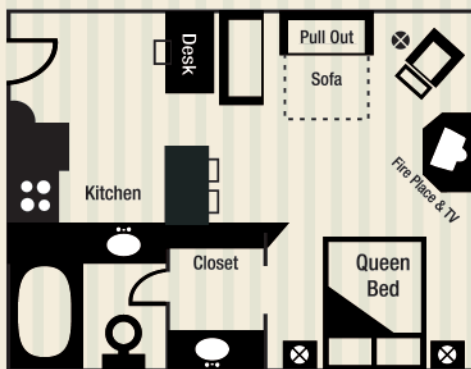

- **Two Bedroom Suites** - Our Two Bedroom Suites include a kitchen complete with stove with oven, dishwasher, microwave, sink, full-sized refrigerator, pots, pans, dishes and silverware. Two separate bedrooms, whirlpool tub in both bathrooms, fireplace and living area.

Scott Enterprises
1-877-866-3445
www.visitscott.com

Exit 24 & I-90
8061 Peach Street
Erie, PA 16509

Residence Inn[®]

Marriott

1 Bedroom Suite (max occupancy 5)

- Two Room Suite
- One Queen Sized Bed
- Full Kitchen w/ Refrigerator, Microwave Oven & Stove Top
- Hair Dryer
- Iron & Ironing Board
- Two Person Whirlpool
- Fireplace
- (Laptop) Ethernet Card Provided

2 Bedroom Suite (max occupancy 7)

- Three Room Suite
- 1 Queen Sized Bed Per Bedroom
- Pull Out Sofa
- Full Kitchen w/ Refrigerator, Microwave Oven, & Stove with Oven
- Two Separate Bathrooms
- Hair Dryer
- Iron & Ironing Board
- Two Person Whirlpool
- Fireplace
- (Laptop) Ethernet Card Provided