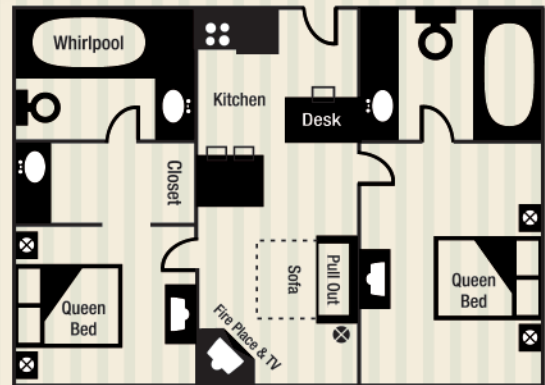

Scott Enterprises
1-877-866-3445
www.visitscott.com

Exit 24 & I-90
8061 Peach Street
Erie, PA 16509

Residence Inn[®]

Marriott

1 Bedroom Suite (max occupancy 5)

- Two Room Suite
- One Queen Sized Bed
- Full Kitchen w/ Refrigerator, Microwave Oven & Stove Top
- Hair Dryer
- Iron & Ironing Board
- Two Person Whirlpool
- Fireplace
- (Laptop) Ethernet Card Provided

2 Bedroom Suite (max occupancy 7)

- Three Room Suite
- 1 Queen Sized Bed Per Bedroom
- Pull Out Sofa
- Full Kitchen w/ Refrigerator, Microwave Oven, & Stove with Oven
- Two Separate Bathrooms
- Hair Dryer
- Iron & Ironing Board
- Two Person Whirlpool
- Fireplace
- (Laptop) Ethernet Card Provided