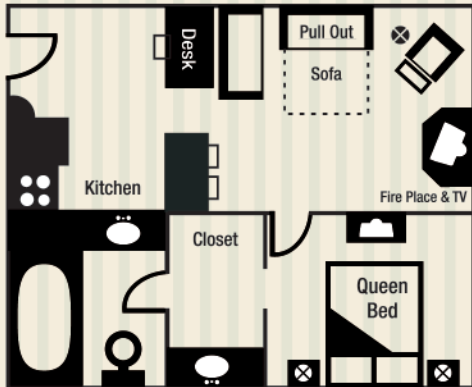

- **Two Bedroom Suites** - Our Two Bedroom Suites include a kitchen complete with stove with oven, dishwasher, microwave, sink, full-sized refrigerator, pots, pans, dishes and silverware. Two separate bedrooms, whirlpool tub in both bathrooms, fireplace and living area.

Scott Enterprises
1-877-866-3445
www.visitscott.com

Exit 24 & I-90
8061 Peach Street
Erie, PA 16509

Residence Inn[®]

Marriott

1 Bedroom Suite (max occupancy 5)

- Two Room Suite
- One Queen Sized Bed
- Full Kitchen w/ Refrigerator, Microwave Oven & Stove Top
- Hair Dryer
- Iron & Ironing Board
- Two Person Whirlpool
- Fireplace
- (Laptop) Ethernet Card Provided

2 Bedroom Suite (max occupancy 7)

- Three Room Suite
- 1 Queen Sized Bed Per Bedroom
- Pull Out Sofa
- Full Kitchen w/ Refrigerator, Microwave Oven, & Stove with Oven
- Two Separate Bathrooms
- Hair Dryer
- Iron & Ironing Board
- Two Person Whirlpool
- Fireplace
- (Laptop) Ethernet Card Provided